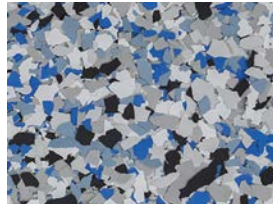

# EPOXY FLAKE COLOR CHART

Submarine

Neptune

Whirlpool

Stream

Snow

Midnight

Moonlight